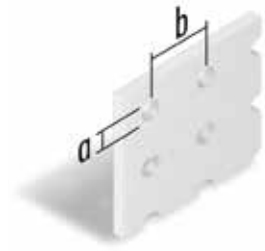

## Knauf Cleaneo Akustik Linear

The Knauf Cleaneo Akustik Linear perforated plasterboard range offers a unique installation requiring no jointing when used in conjunction with Knauf Cleaneo Akustik Linear Caps. This systems offers a very quick and clean installation whilst still providing excellent acoustic performance and aesthetic design. Knauf Cleaneo Akustik Linear is available in three sizes of circular perforation and one random circular perforation.

### One Size of Perforation

Aperture	Dimensions (mm)					Material No.	Fleece	Weight
	Circular	a	b	Thickness	Width			
8/18	8	18	12.5	1188	1998	146210	White	9.9
8/18	8	18	12.5	1188	1998	146208	Black	9.9
10/23	10	23	12.5	1196	2001	146213	White	9.9
10/23	10	23	12.5	1196	2001	146212	Black	9.9
12/25	12	25	12.5	1200	2000	146217	White	9.6
12/25	12	25	12.5	1200	2000	146215	Black	9.6

### Two Size of Perforation

Aperture	Dimensions (mm)						Material No.	Fleece	Weight
	Circular	a	b	c	Thickness	Width			
12/20/66	12	20	66	12.5	1188	1980	146221	White	9.4
12/20/66	12	20	66	12.5	1188	1980	146220	Black	9.4